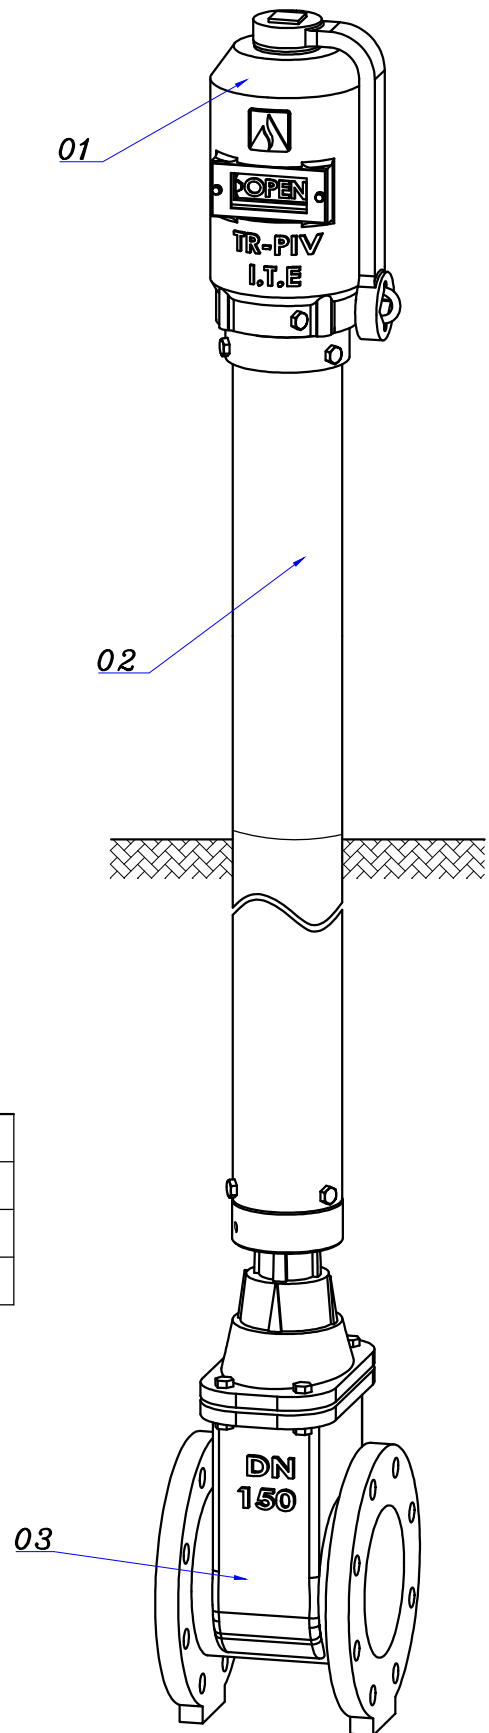

POST INDICATOR VALVE
Model: TR-PIV1

QTY.	PART NAME	MATERIAL
01	MAIN BODY	CAST IRON
02	PIPE 4"	CARBON STEEL
03	GATE	D.CAST IRON